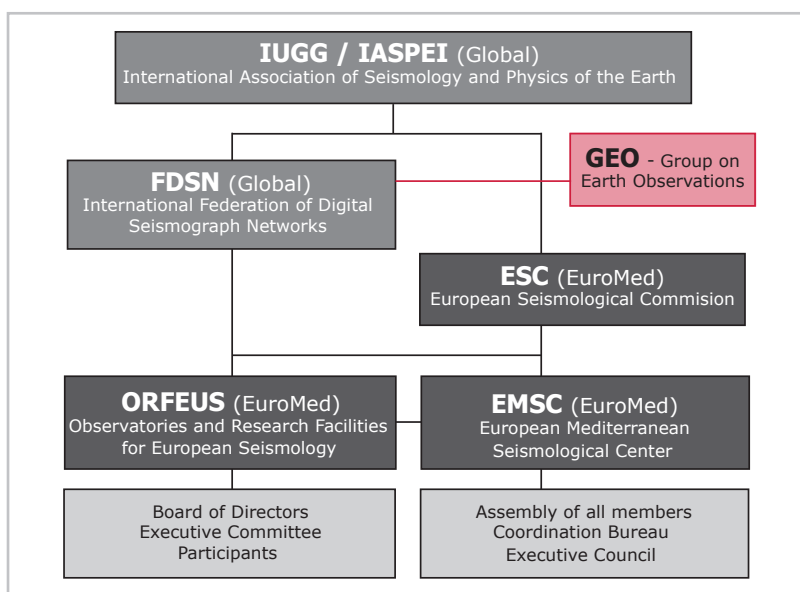

International context of ORFEUS

ESC European Seismological Commission: www.esc-web.org.

The ESC is a commission of IASPEI with the aim to promote seismological studies and projects in Europe, countries bordering the Mediterranean and immediate neighbors; an area from the Mid-Atlantic Ridge to the Urals and the Arctic ocean to northern Africa. Both **ORFEUS** and **EMSC** work under the auspices of the ESC.

EMSC (CSEM) European-Mediterranean Seismological Center: www.emsc-csem.org. The EMSC is a non-profit organization that provides the community with rapid information about potentially damaging earthquakes in the European-Mediterranean region and large earthquakes worldwide. Assigned complementary tasks **ORFEUS** and **EMSC** cooperate intensively within Europe and its surroundings in promoting earthquake data exchange. *President:* Dr. Chris Browitt, *Secretary General:* Dr. Rémy Bossu.

KNMI Royal Netherlands Meteorological Institute: www.knmi.nl. **ORFEUS** is hosted by the Seismology Division of the KNMI. This Division operates the Dutch Seismological Network.

IUGG

IUGG International Union of Geodesy and Geophysics: www.iugg.org. The IUGG is a scientific organization dedicated to promoting and co-coordinating studies of the Earth and its environment in space.

GEO

Group on Earth Observations: www.earthobservations.org, is a governmental organization 'dedicated to developing and instituting a Global Earth Observation System of Systems, or GEOSS'. National representatives make the decisions, but NGO's can participate. The FDSN is the NGO representing the interests of the seismological observatory and research community.